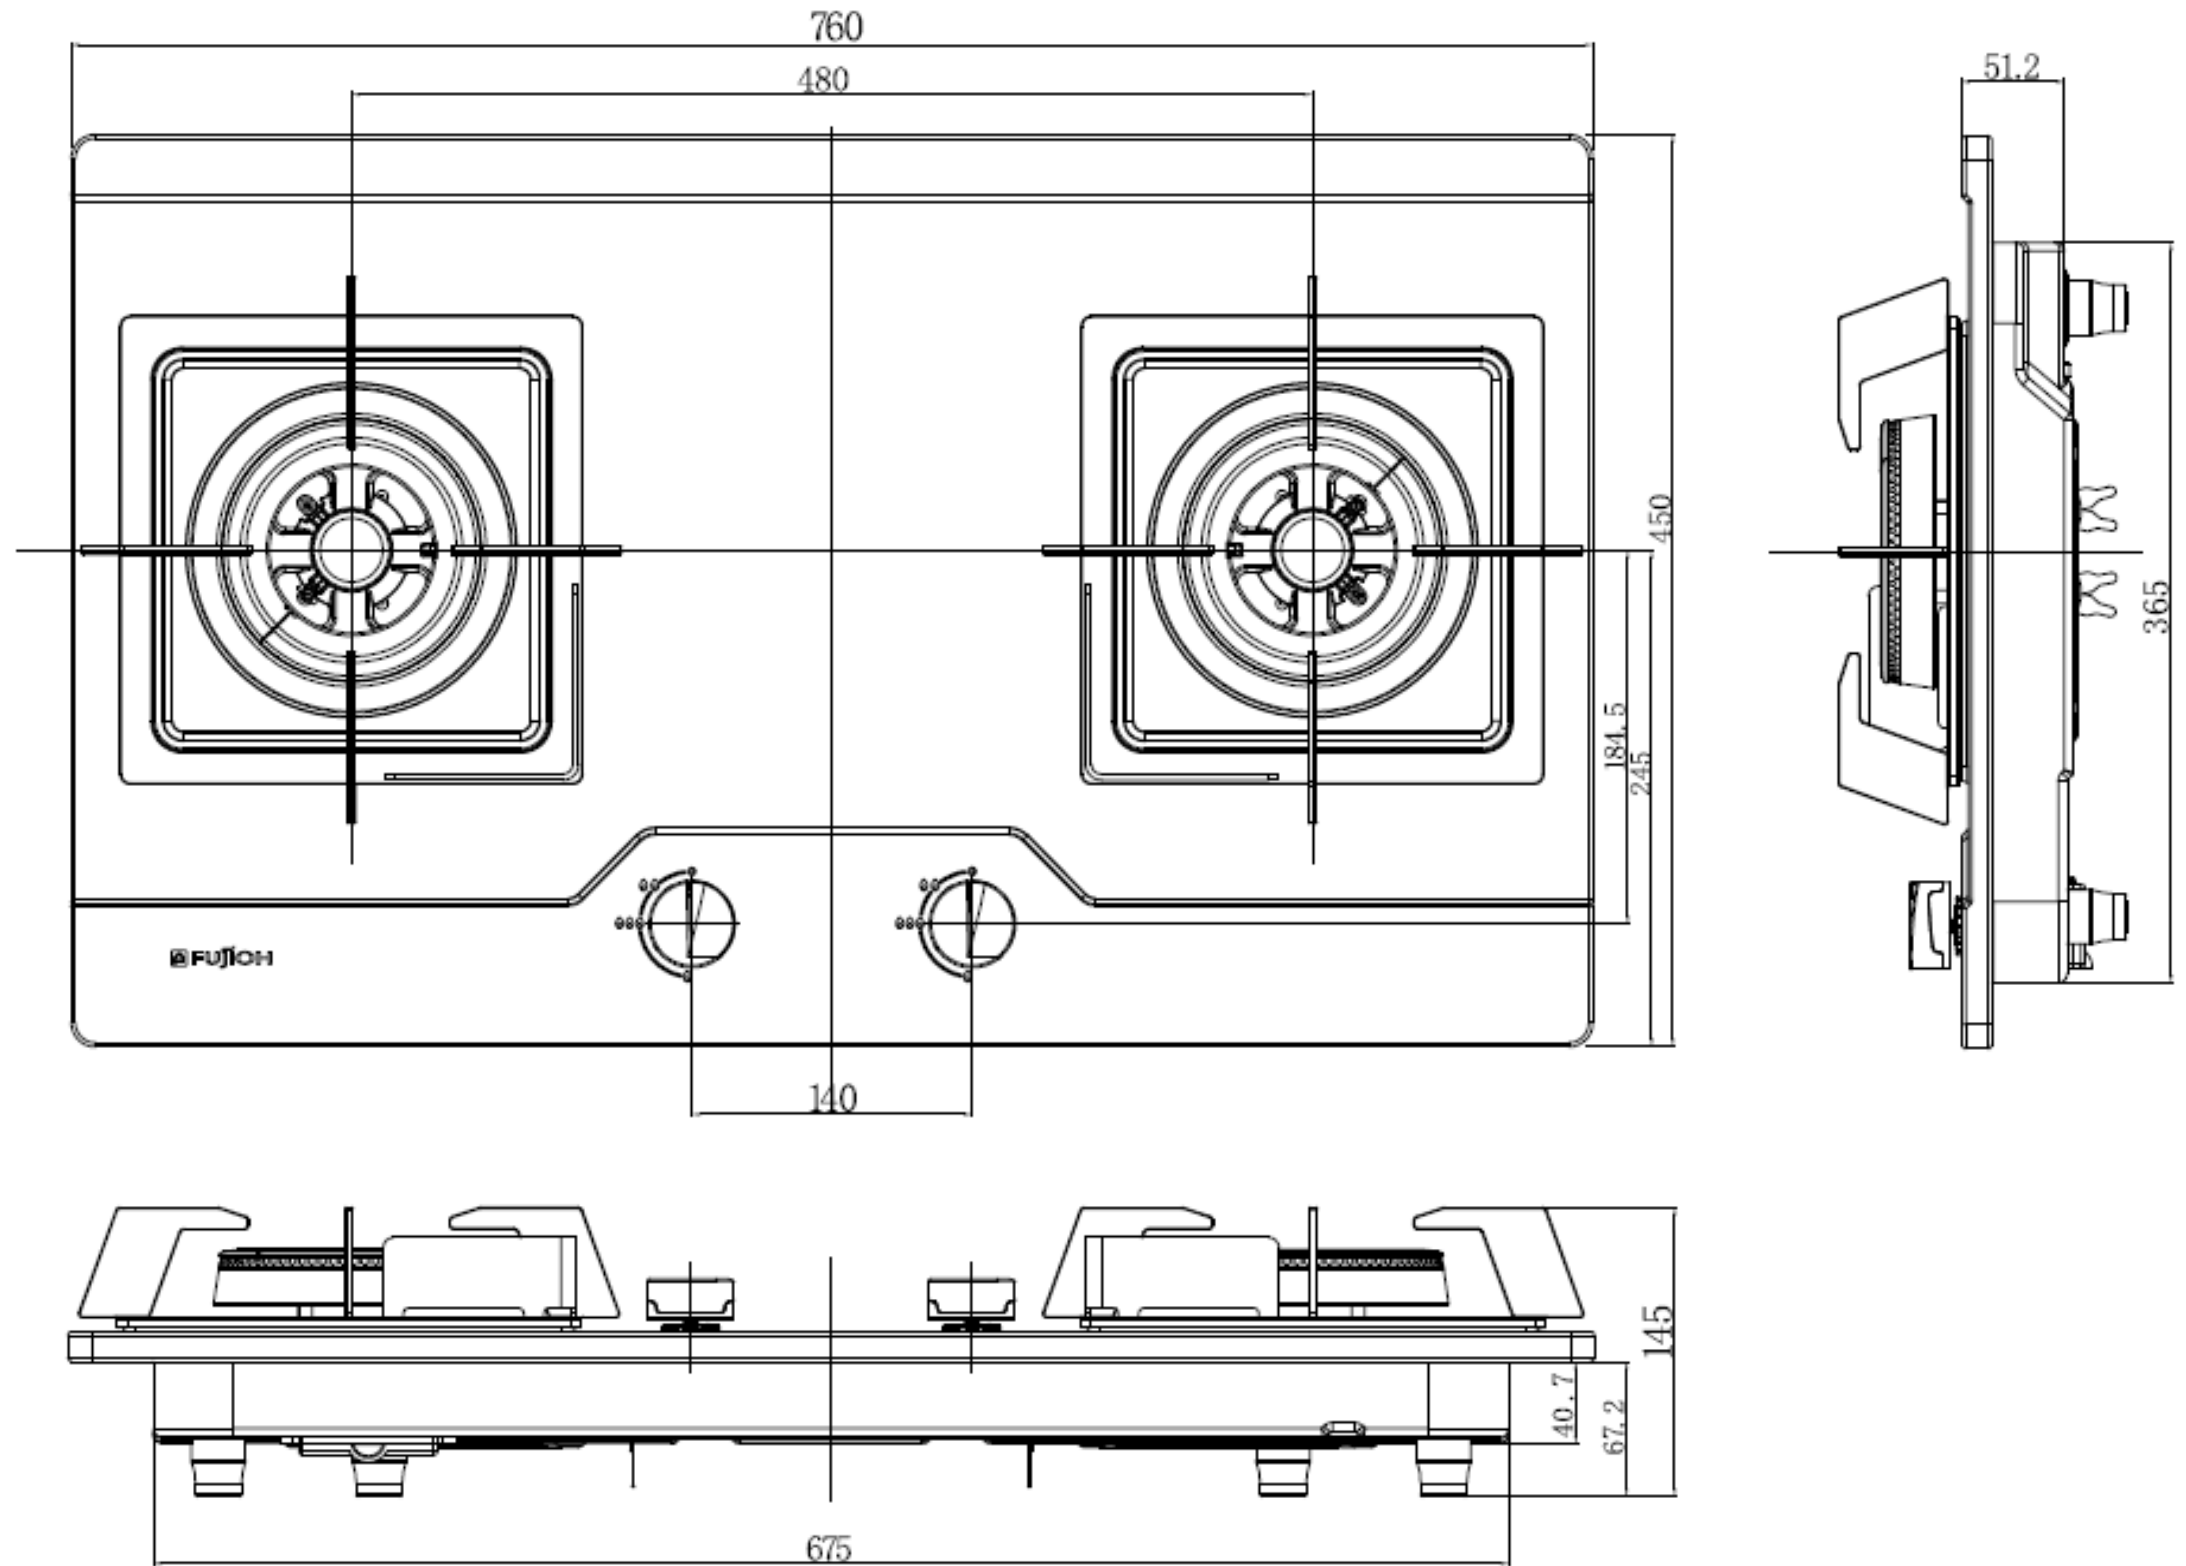

Mark	Revised record	Date
△		

JZT-FH100S	—	—	—
Model	Product code	Color	Note
Created date	21/08/2017	Product category	GasHob
Updated date	**/**/****	Model	JZT-FH100S
FUJI INDUSTRIAL CO., LTD.	Scale	$\frac{1}{10}$	Product outline drawing