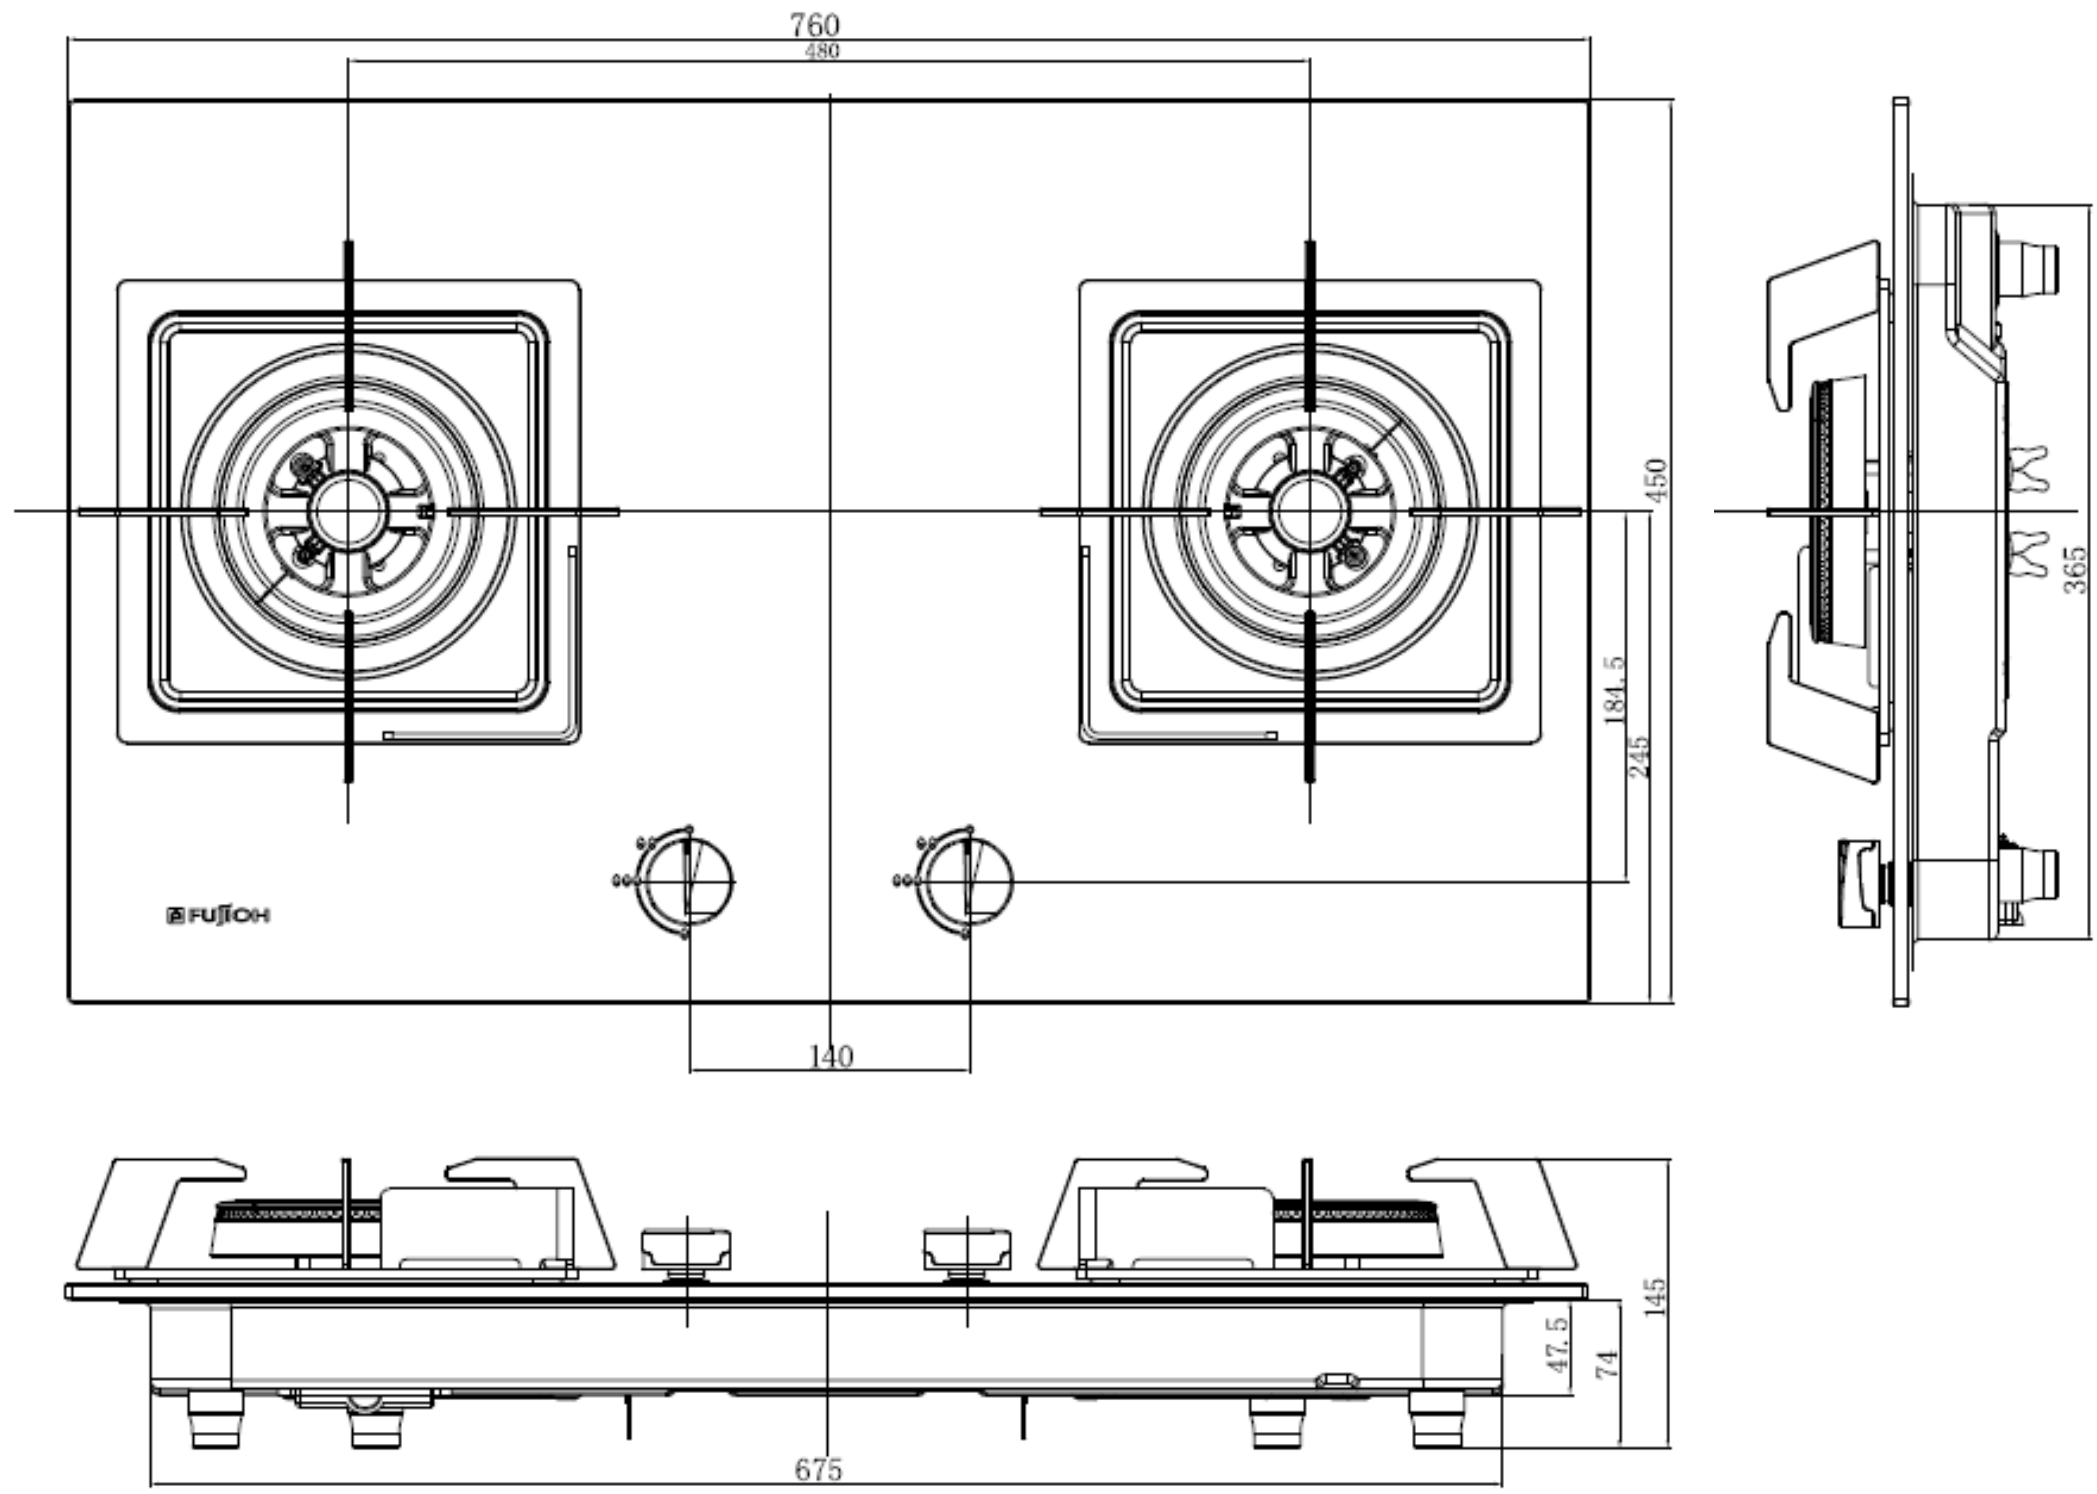

| | | |
|------|----------------|------|
| Mark | Revised record | Date |
| △ | | |

| | | | |
|---------------------------|--------------|------------------|-------------------------|
| JZT-FH100W | — | White | — |
| JZT-FH100BK | — | Black | — |
| Model | Product code | Color | Note |
| Created date | 21/08/2017 | Product category | GasHob |
| Updated date | **/**/**** | Model | JZT-FH100 |
| FUJI INDUSTRIAL CO., LTD. | Scale | $\frac{1}{10}$ | Product outline drawing |