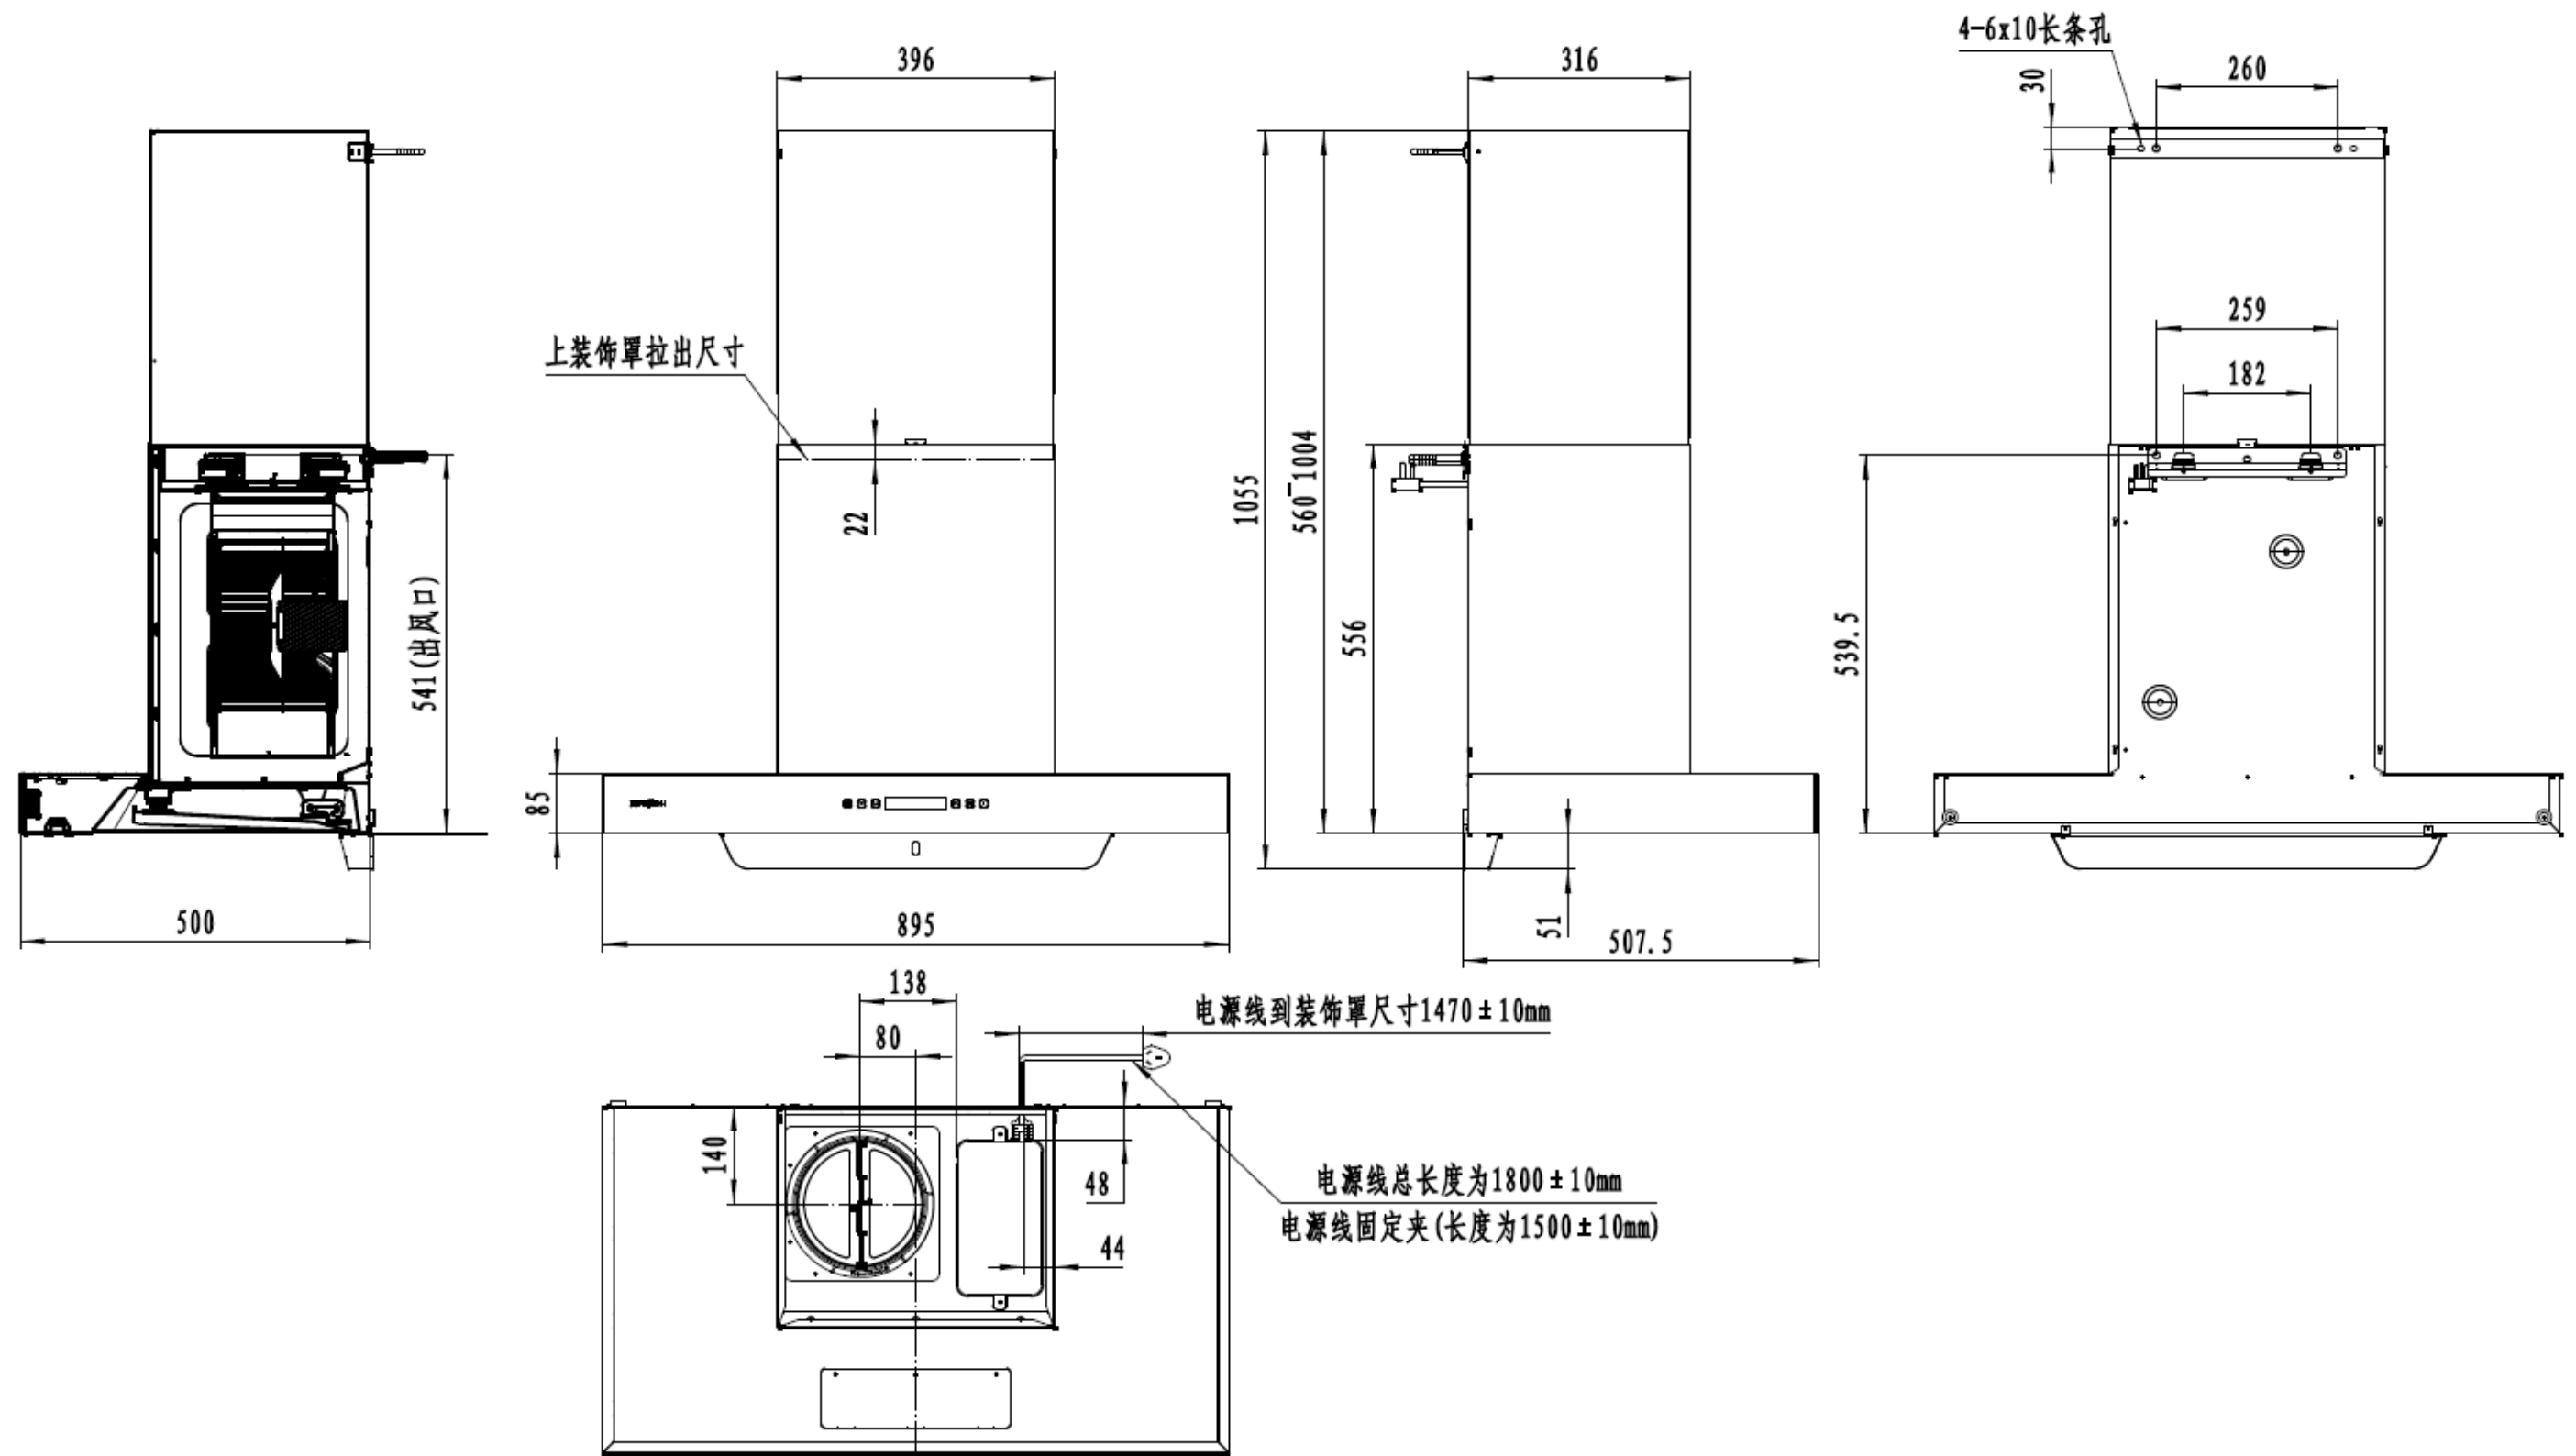

Mark	Revised record	Date
△		

CXW-220-FR100T CM	—	Silver	—
CXW-220-FR100T BK	—	Black	—
Model	Product code	Color	Note
Created date	07/19/2017	Product category	Hood
Updated date	**/**/****	Model	CXW-220-FR100T
FUJI INDUSTRIAL CO., LTD.	Scale	$\frac{1}{10}$	Product outline drawing