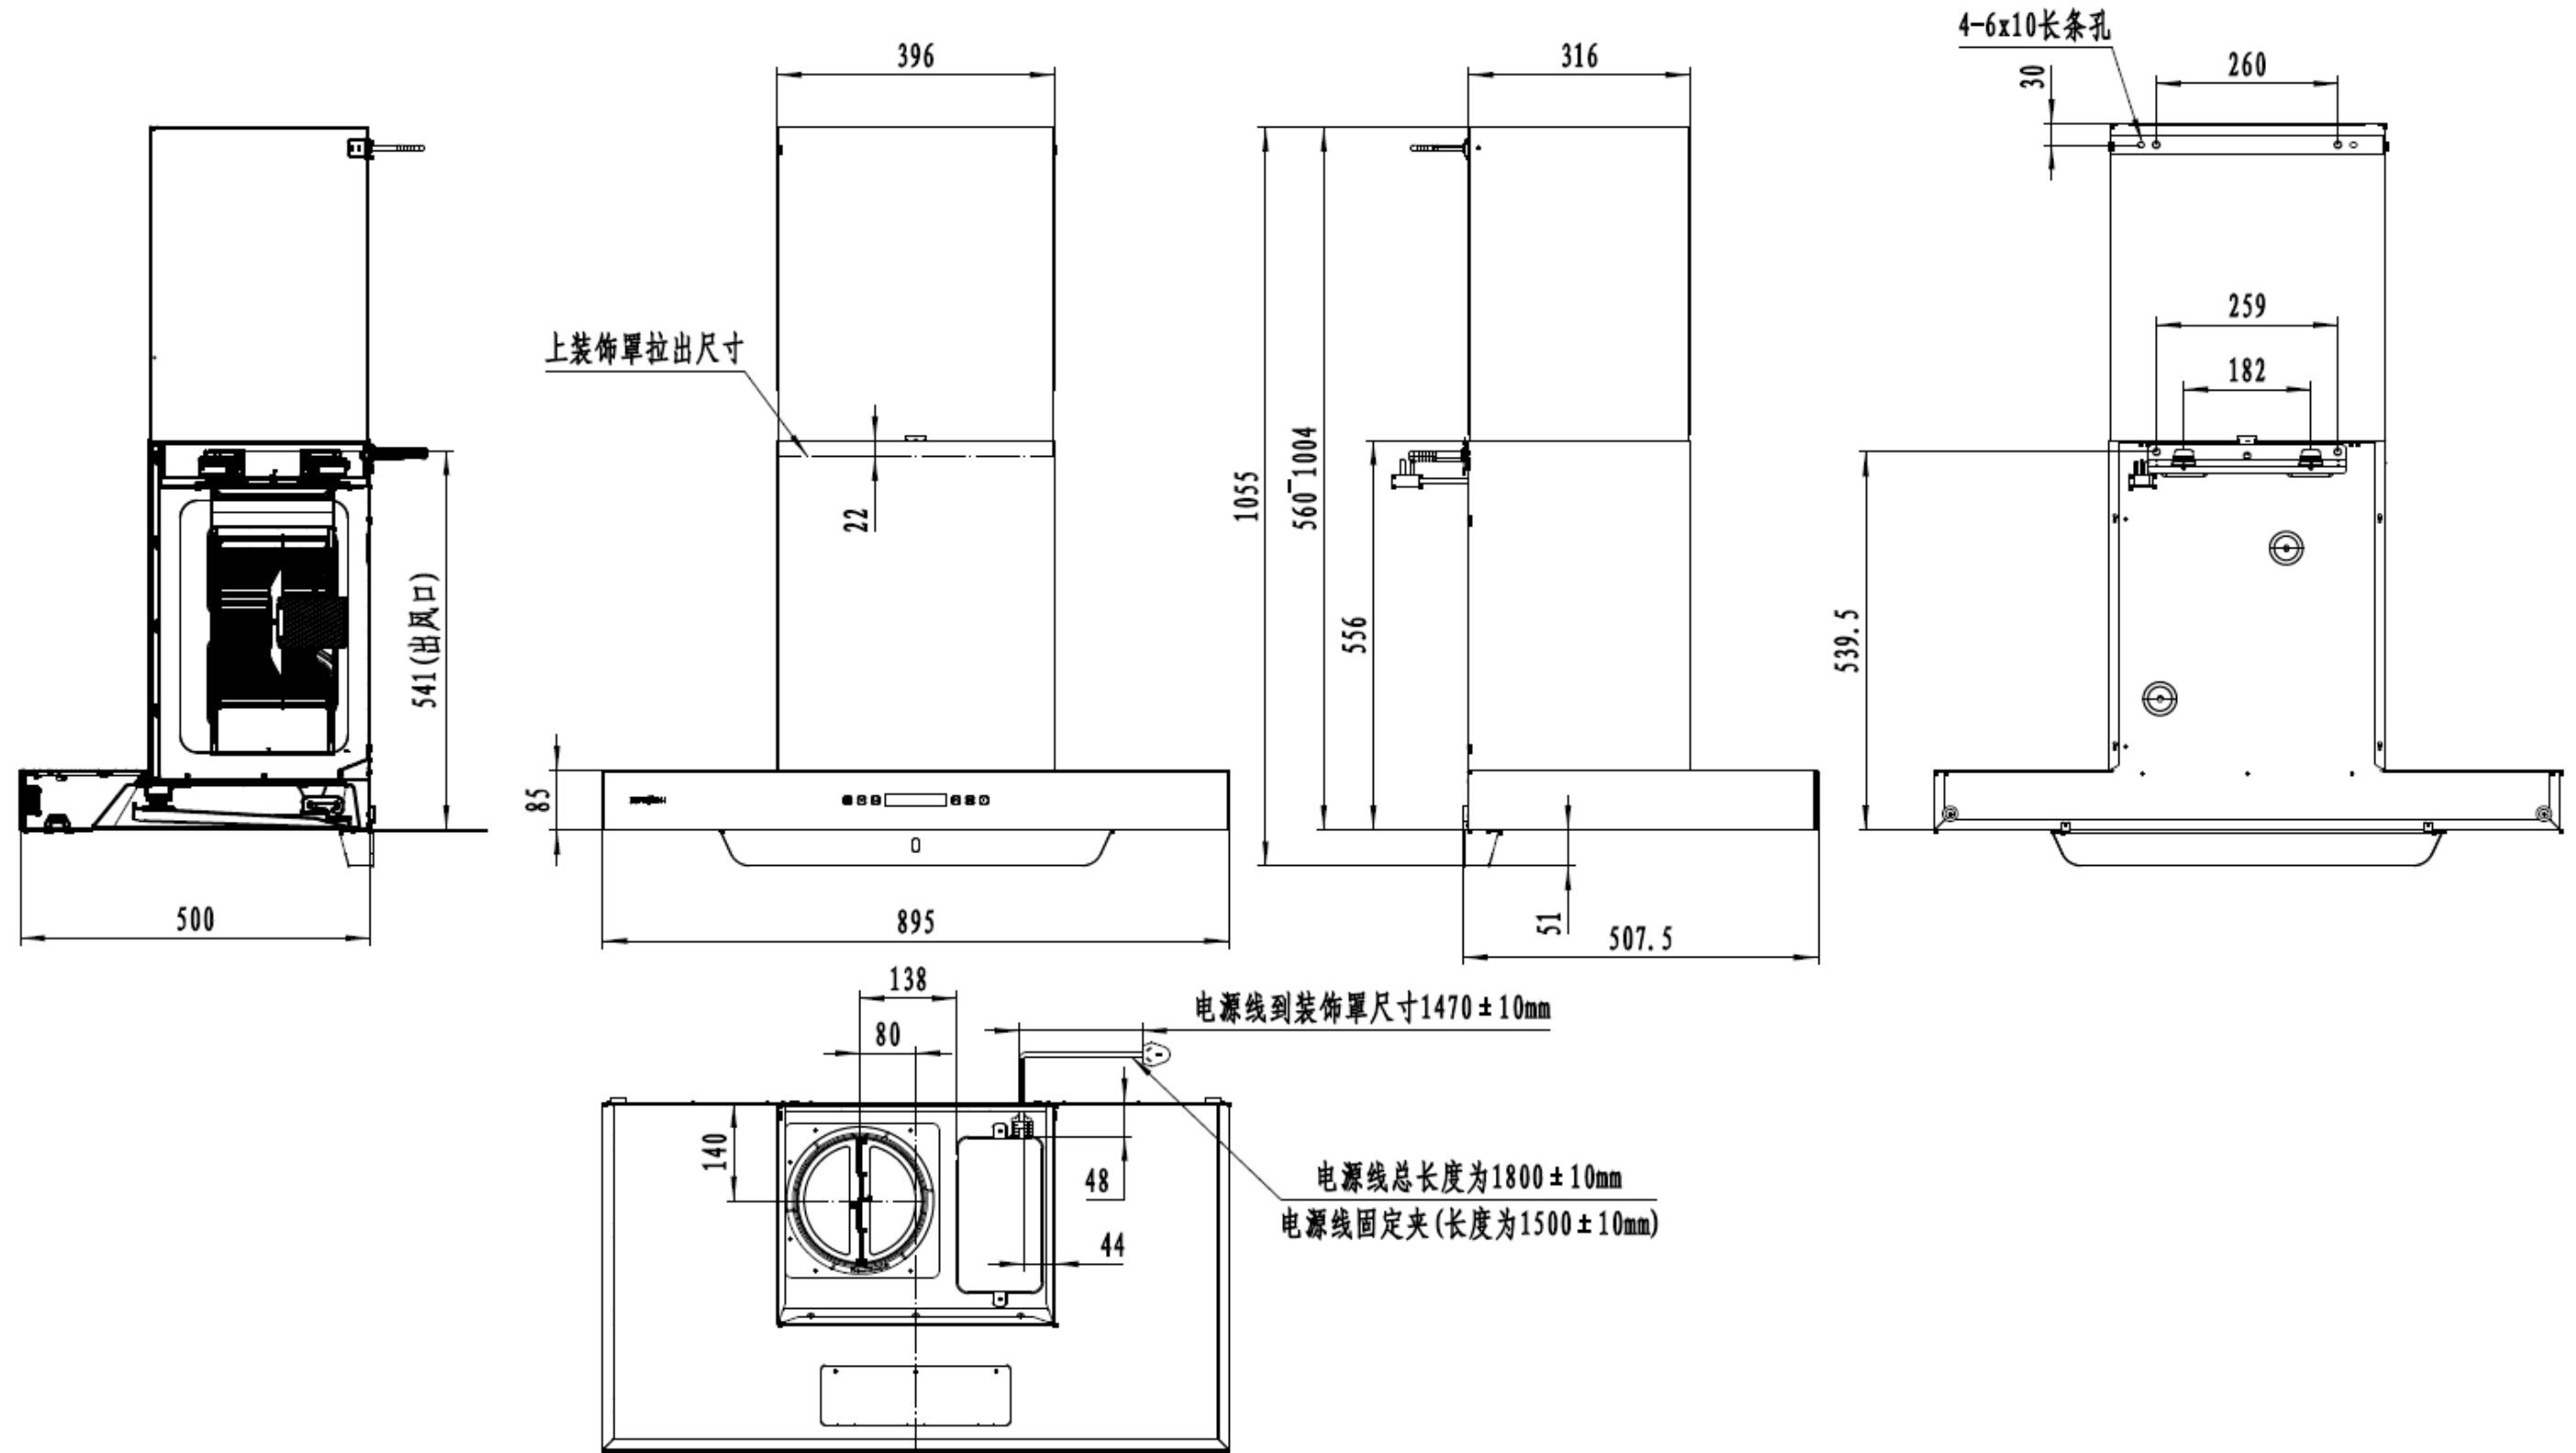

Mark	Revised record	Date
△		

CXW-220-FR100T CM	—	Silver	—
CXW-220-FR100T BK	—	Black	—
Model	Product code	Color	Note
Created date	07/19/2017	Product category	Hood
Updated date	**/**/****	Model	CXW-220-FR100T
FUJI INDUSTRIAL CO., LTD.	Scale	$\frac{1}{10}$	Product outline drawing