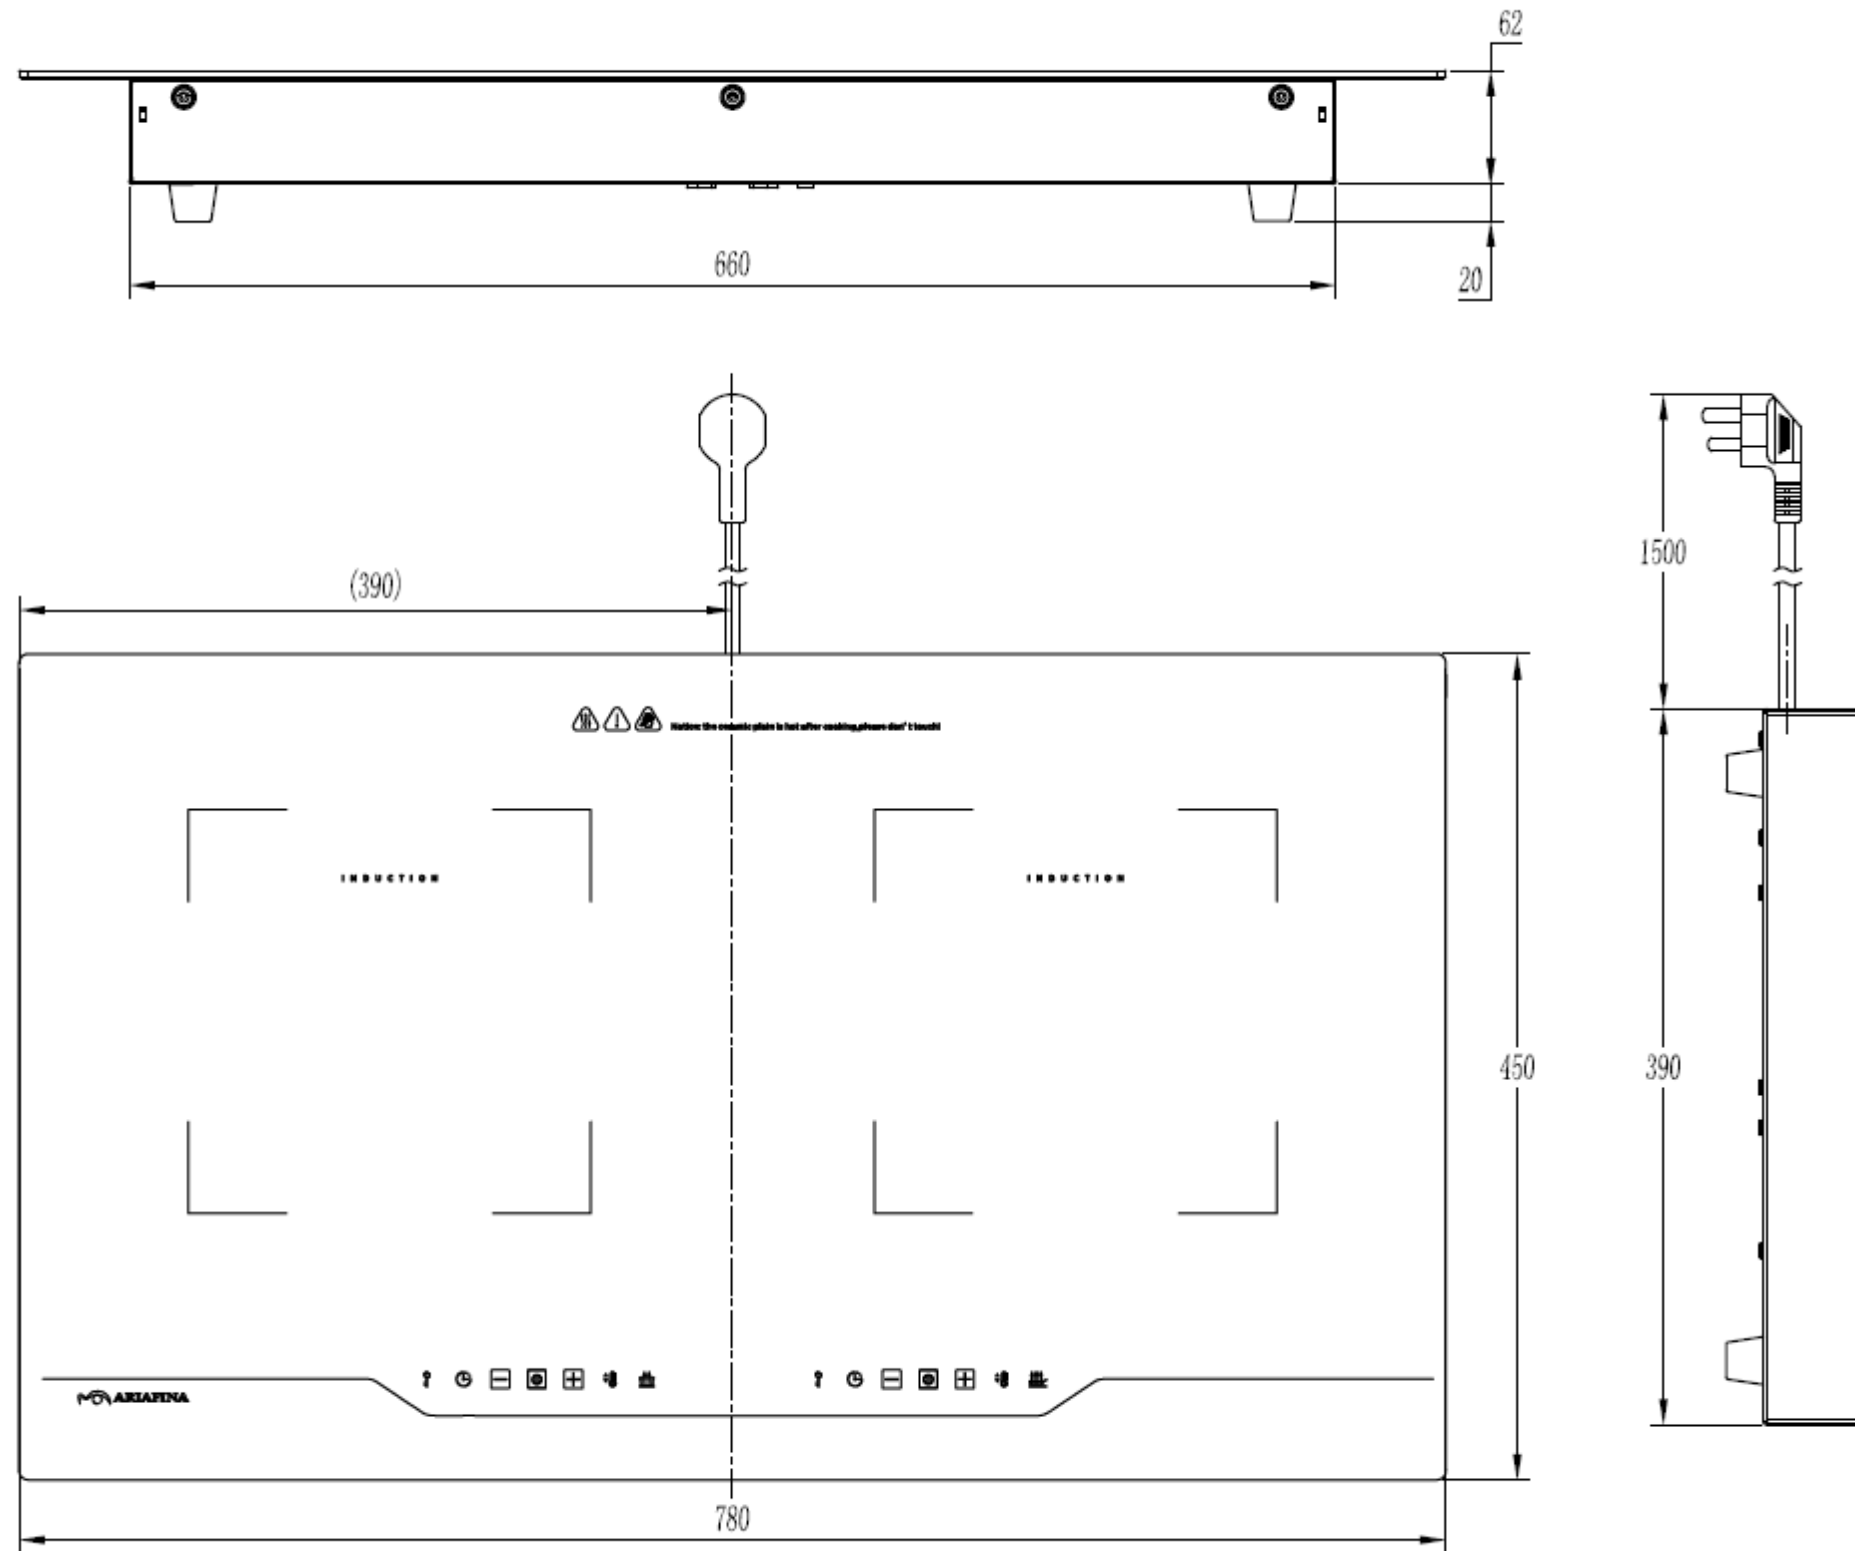

Mark	Revised record	Date
△		

A781H2BK			
Model	Product code	Color	Note
Created date	04/08/2017	Product category	Induction hob
Updated date	**/**/****	Model	A781H2BK
FUJI INDUSTRIAL CO., LTD.	Scale	<del>1/10</del>	Product outline drawing